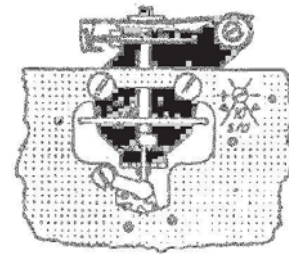

FACTORY SERVICE PARTS > HERMLE

		Spring #	Barrel #
Movement: 130-XXX / 771			
Time -	12 x 0.42 x 1100	CS643	C600-32
Strike -	12 x 0.34 x 1150	CS636	C600-31
Movement: 131-XXX			
Time -	12 x 0.40 x 1100	CS637	C600-30
Strike -	12 x 0.32 x 1100	CS639	C600-33
Movement: 132-070			
Time -	12 x 0.32 x 1100	CS639	C600-33
Strike -	12 x 0.34 x 1150	CS636	C600-31
Movement: 140-XXX			
Time -	17 x 0.45 x 1490	CS625	C600-10
Strike -	17 x 0.45 x 1490	CS625	C600-10
Movement: 141-010 / 141-080			
Time -	17 x 0.42 x 1500	CS624	C600-11
Strike -	17 x 0.45 x 1490	CS625	C600-10
Movement: 141-031 / 141-051			
Time -	17 x 0.45 x 1500	CS625	C600-10
Strike -	17 x 0.42 x 1500	CS624	C600-11
Movement: 150-XXX / 151-XXX			
Time -	17 x 0.38 x 1200	CS621	C600-20
Strike -	17 x 0.40 x 1200	CS622	C600-21
Movement: 340-XXX / 341-XXX			
Time & Strike	17 x 0.38 x 1100	CS620	C600-40
Chime -	21 x 0.40 x 1550	CS629	C600-41
Movement: 350-XXX / 351-020			
Time & Strike	17 x 0.40 x 1200	CS622	C600-50
Chime -	21 x 0.42 x 1900	CS631	C600-54
Movement: 351-030a			
Time -	17 x 0.40 x 1200	CS622	C600-50
Strike -	17 x 0.38 x 1200	CS621	C600-56
Chime -	21 x 0.42 x 1900	CS631	C600-54
Movement: 351-031			
Time -	17 x 0.40 x 1200	CS622	C600-50
Strike -	17 x 0.42 x 1200	CS623	C600-53
Chime -	21 x 0.45 x 1800	CS632	C600-55
Movement: 351-051 / 1050-020			
Time & Strike	17 x 0.40 x 1200	CS622	C600-50
Chime -	21 x 0.45 x 1800	CS632	C600-55
Other -	17 x 0.40 x 1100	CS642	C600-42

We have the repair parts for all the hermle models. There are too many models and variations to list them all so you must identify the movement by the number stamped on the back plate.

We have available the factory spare parts manual which lists all movements and their parts.