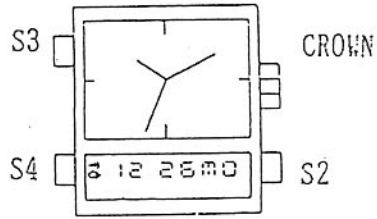

CAL. T200(WITH LAMP) T205(WITHOUT LAMP) BY CITIZEN WATCH CO., LTD

SMILE FACE TYPE QUARTZ COMBINATION. NO(O)JEWELS

T200 / T205

1. BASIC SPECIFICATION

- | | |
|-------------------------|---|
| (1) Movement size | : 27.8mm x 25.0mm (φ 28.4mm) |
| (2) Total thickness | : 3.16mm |
| (3) Battery type | : SR927W or equivalent |
| (4) Battery life | : T200 : Approx. 3 years |
| | * 3 years for customer's normal pusher operation
(Based upon the use of 3 sec/day for light,
20 sec/day for alarm and 12 times/day for chime) |
| | T205 : Approx. 3.5years |
| | * Under normal operation |
| (5) Functions | : Analogue 3 hands
Digital Hour, Minute, Second
Calendar / Alarm / Chime / Stop watch |
| (6) Additional features | : Illumination lamp(T200)
Alarm monitor
Automatic end of month correction
Switching between 12 and 24 hour display |
| (7) Accuracy | : +/- 30 sec./mon. |

* This specifications might be changed without previous notice.

1. HOW TO SELECT THE FUNCTION

2. HOW TO ADJUST TIME

3. HOW TO ADJUST CALENDAR

4. HOW TO SET ALARM

5. HOW TO USE STOPWATCH

6. Separated parts

Hour wheel	x1 075-394
Dial washer	x1 078-040
Setting stem	x1 065-444