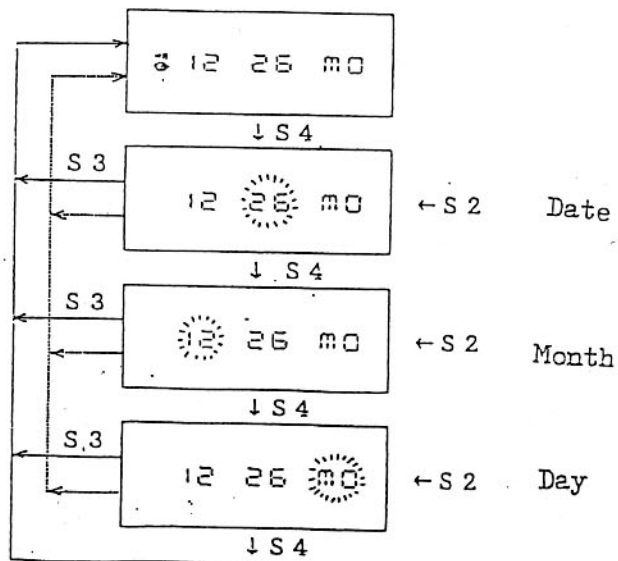

CAL. T200(WITH LAMP) T205(WITHOUT LAMP) BY CITIZEN WATCH CO., LTD

SMILE FACE TYPE QUARTZ COMBINATION. NO(O)JEWELS

T200 / T205

1. BASIC SPECIFICATION

- | | |
|-------------------------|---|
| (1) Movement size | : 27.8mm x 25.0mm (φ 28.4mm) |
| (2) Total thickness | : 3.16mm |
| (3) Battery type | : SR927W or equivalent |
| (4) Battery life | : T200 : Approx. 3 years |
| | * 3 years for customer's normal pusher operation
(Based upon the use of 3 sec/day for light,
20 sec/day for alarm and 12 times/day for chime) |
| | T205 : Approx. 3.5years |
| | * Under normal operation |
| (5) Functions | : Analogue 3 hands
Digital Hour, Minute, Second
Calendar / Alarm / Chime / Stop watch |
| (6) Additional features | : Illumination lamp(T200)
Alarm monitor
Automatic end of month correction
Switching between 12 and 24 hour display |
| (7) Accuracy | : +/- 30 sec./mon. |

* This specifications might be changed without previous notice.

1. HOW TO SELECT THE FUNCTION

2. HOW TO ADJUST TIME

3. HOW TO ADJUST CALENDAR

4. HOW TO SET ALARM

5. HOW TO USE STOPWATCH

6. Separated parts

Hour wheel	x1 075-394
Dial washer	x1 078-040
Setting stem	x1 065-444