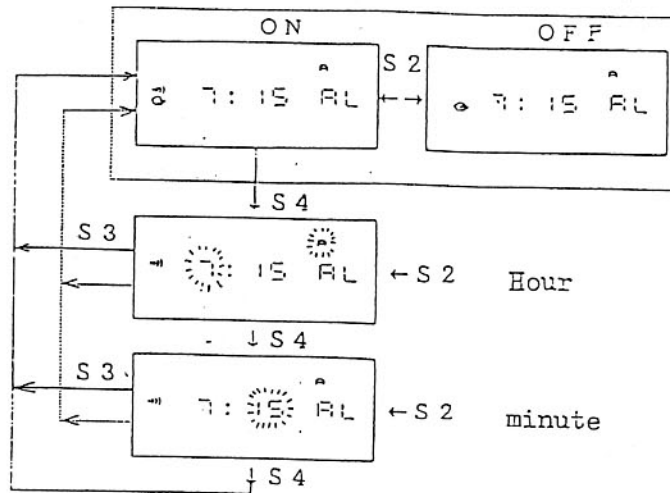

CAL. T200(WITH LAMP) T205(WITHOUT LAMP) BY CITIZEN WATCH CO., LTD

SMILE FACE TYPE QUARTZ COMBINATION. NO(O)JEWELS

T200 / T205

1. BASIC SPECIFICATION

- | | |
|-------------------------|---|
| (1) Movement size | : 27.8mm x 25.0mm (φ 28.4mm) |
| (2) Total thickness | : 3.16mm |
| (3) Battery type | : SR927W or equivalent |
| (4) Battery life | : T200 : Approx. 3 years |
| | * 3 years for customer's normal pusher operation
(Based upon the use of 3 sec/day for light,
20 sec/day for alarm and 12 times/day for chime) |
| | T205 : Approx. 3.5years |
| | * Under normal operation |
| (5) Functions | : Analogue 3 hands
Digital Hour, Minute, Second
Calendar / Alarm / Chime / Stop watch |
| (6) Additional features | : Illumination lamp(T200)
Alarm monitor
Automatic end of month correction
Switching between 12 and 24 hour display |
| (7) Accuracy | : +/- 30 sec./mon. |

* This specifications might be changed without previous notice.

1. HOW TO SELECT THE FUNCTION

2. HOW TO ADJUST TIME

3. HOW TO ADJUST CALENDAR

4. HOW TO SET ALARM

5. HOW TO USE STOPWATCH

6. Separated parts

Hour wheel	x1 075-394
Dial washer	x1 078-040
Setting stem	x1 065-444