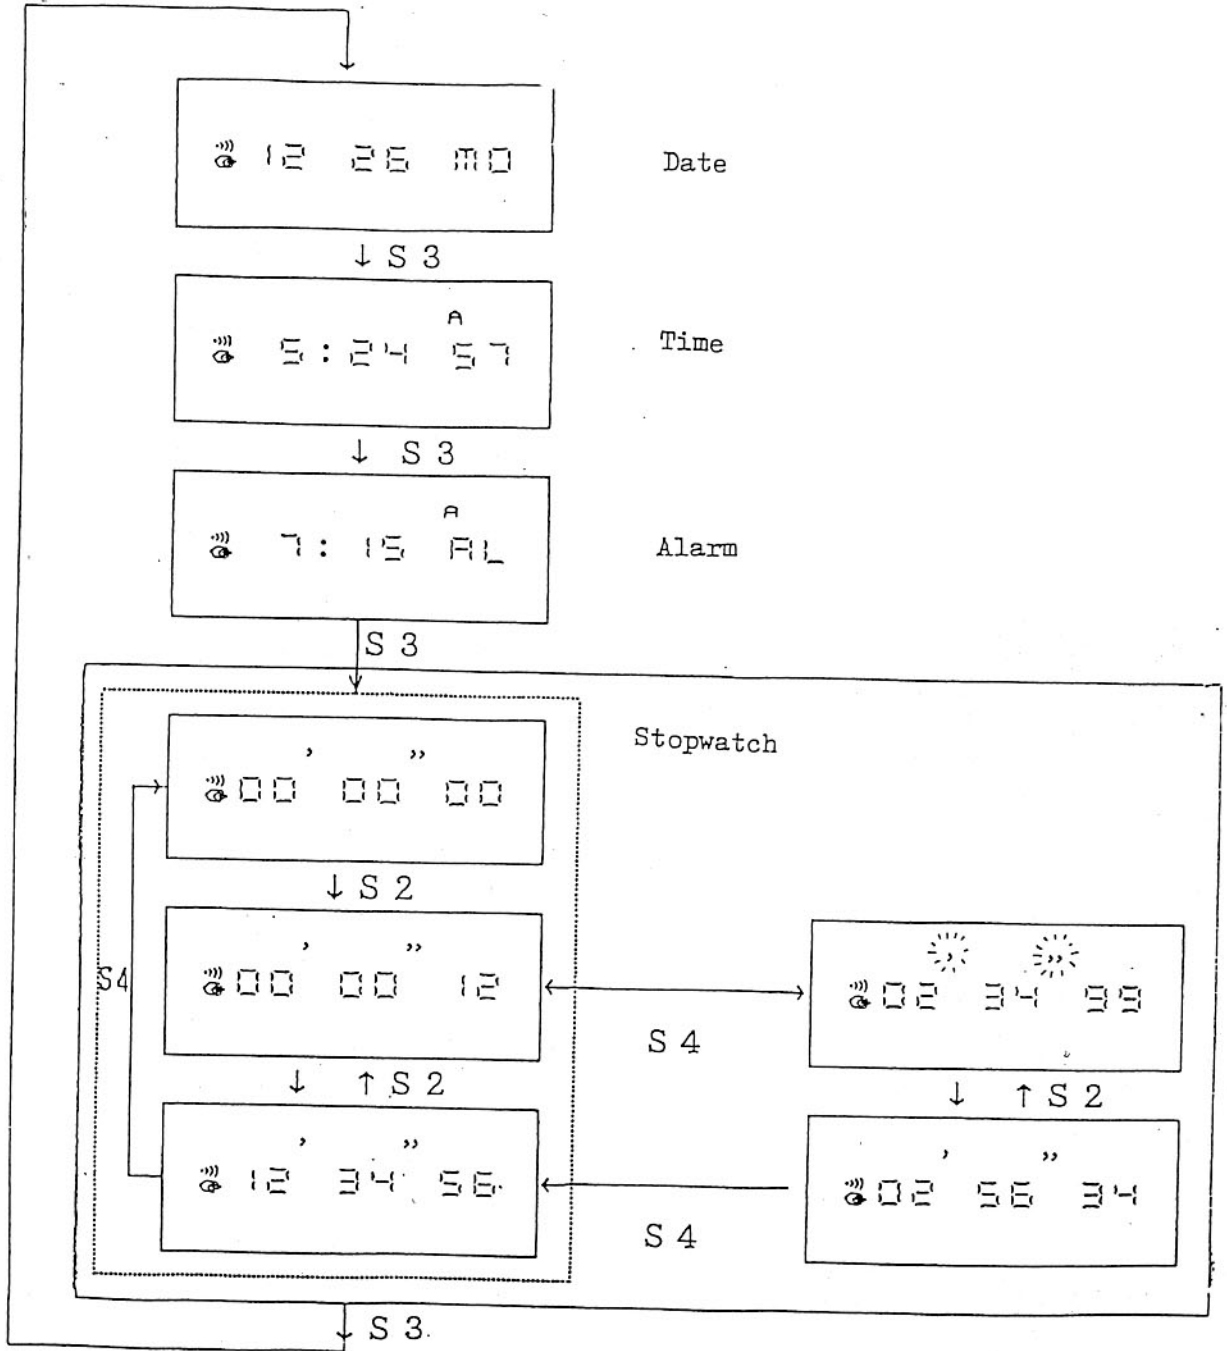

CAL. T200(WITH LAMP) T205(WITHOUT LAMP) BY CITIZEN WATCH CO., LTD

SMILE FACE TYPE QUARTZ COMBINATION. NO(O)JEWELS

T200 / T205

1. BASIC SPECIFICATION

- | | |
|-------------------------|---|
| (1) Movement size | : 27.8mm x 25.0mm (φ 28.4mm) |
| (2) Total thickness | : 3.16mm |
| (3) Battery type | : SR927W or equivalent |
| (4) Battery life | : T200 : Approx. 3 years |
| | * 3 years for customer's normal pusher operation
(Based upon the use of 3 sec/day for light,
20 sec/day for alarm and 12 times/day for chime) |
| | T205 : Approx. 3.5years |
| | * Under normal operation |
| (5) Functions | : Analogue 3 hands
Digital Hour, Minute, Second
Calendar / Alarm / Chime / Stop watch |
| (6) Additional features | : Illumination lamp(T200)
Alarm monitor
Automatic end of month correction
Switching between 12 and 24 hour display |
| (7) Accuracy | : +/- 30 sec./mon. |

* This specifications might be changed without previous notice.

1. HOW TO SELECT THE FUNCTION

2. HOW TO ADJUST TIME

3. HOW TO ADJUST CALENDAR

4. HOW TO SET ALARM

5. HOW TO USE STOPWATCH

6. Separated parts

Hour wheel	x1 075-394
Dial washer	x1 078-040
Setting stem	x1 065-444