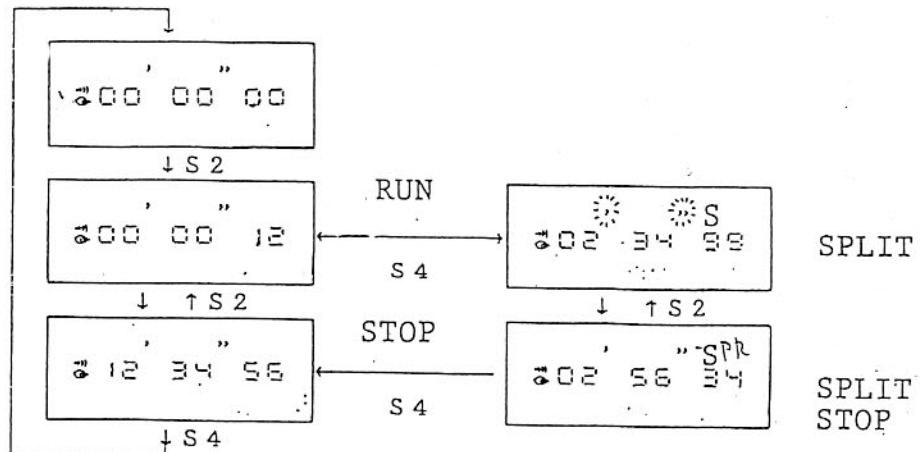

CAL. T200(WITH LAMP) T205(WITHOUT LAMP) BY CITIZEN WATCH CO., LTD

SMILE FACE TYPE QUARTZ COMBINATION. NO(O)JEWELS

T200 / T205

1. BASIC SPECIFICATION

- | | |
|-------------------------|---|
| (1) Movement size | : 27.8mm x 25.0mm (φ 28.4mm) |
| (2) Total thickness | : 3.16mm |
| (3) Battery type | : SR927W or equivalent |
| (4) Battery life | : T200 : Approx. 3 years |
| | * 3 years for customer's normal pusher operation
(Based upon the use of 3 sec/day for light,
20 sec/day for alarm and 12 times/day for chime) |
| | T205 : Approx. 3.5years |
| | * Under normal operation |
| (5) Functions | : Analogue 3 hands
Digital Hour, Minute, Second
Calendar / Alarm / Chime / Stop watch |
| (6) Additional features | : Illumination lamp(T200)
Alarm monitor
Automatic end of month correction
Switching between 12 and 24 hour display |
| (7) Accuracy | : +/- 30 sec./mon. |

* This specifications might be changed without previous notice.

1. HOW TO SELECT THE FUNCTION

2. HOW TO ADJUST TIME

3. HOW TO ADJUST CALENDAR

4. HOW TO SET ALARM

5. HOW TO USE STOPWATCH

6. Separated parts

Hour wheel	x1 075-394
Dial washer	x1 078-040
Setting stem	x1 065-444