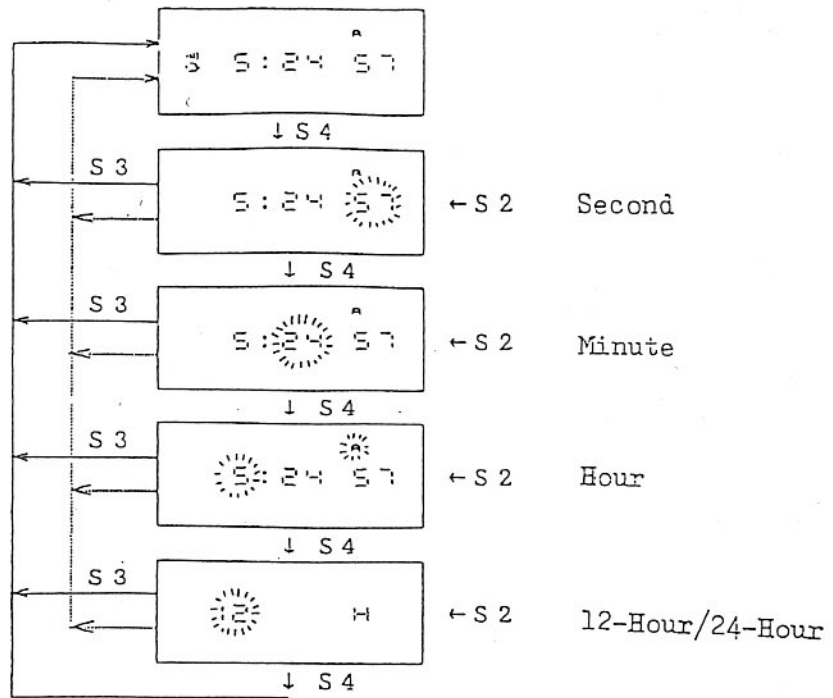

CAL. T200(WITH LAMP) T205(WITHOUT LAMP) BY CITIZEN WATCH CO., LTD

SMILE FACE TYPE QUARTZ COMBINATION. NO(O)JEWELS

T200 / T205

1. BASIC SPECIFICATION

- | | |
|-------------------------|---|
| (1) Movement size | : 27.8mm x 25.0mm (φ 28.4mm) |
| (2) Total thickness | : 3.16mm |
| (3) Battery type | : SR927W or equivalent |
| (4) Battery life | : T200 : Approx. 3 years |
| | * 3 years for customer's normal pusher operation
(Based upon the use of 3 sec/day for light,
20 sec/day for alarm and 12 times/day for chime) |
| | T205 : Approx. 3.5years |
| | * Under normal operation |
| (5) Functions | : Analogue 3 hands
Digital Hour, Minute, Second
Calendar / Alarm / Chime / Stop watch |
| (6) Additional features | : Illumination lamp(T200)
Alarm monitor
Automatic end of month correction
Switching between 12 and 24 hour display |
| (7) Accuracy | : +/- 30 sec./mon. |

* This specifications might be changed without previous notice.

1. HOW TO SELECT THE FUNCTION

2. HOW TO ADJUST TIME

3. HOW TO ADJUST CALENDAR

4. HOW TO SET ALARM

5. HOW TO USE STOPWATCH

6. Separated parts

Hour wheel	x1 075-394
Dial washer	x1 078-040
Setting stem	x1 065-444