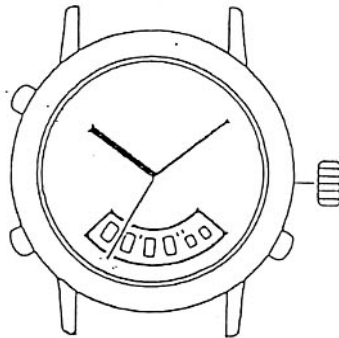

CAL. T200(WITH LAMP) T205(WITHOUT LAMP) BY CITIZEN WATCH CO., LTD

SMILE FACE TYPE QUARTZ COMBINATION. NO(O)JEWELS

T200 / T205

1. BASIC SPECIFICATION

- | | |
|-------------------------|---|
| (1) Movement size | : 27.8mm x 25.0mm (φ 28.4mm) |
| (2) Total thickness | : 3.16mm |
| (3) Battery type | : SR927W or equivalent |
| (4) Battery life | : T200 : Approx. 3 years |
| | * 3 years for customer's normal pusher operation
(Based upon the use of 3 sec/day for light,
20 sec/day for alarm and 12 times/day for chime) |
| | T205 : Approx. 3.5years |
| | * Under normal operation |
| (5) Functions | : Analogue 3 hands
Digital Hour, Minute, Second
Calendar / Alarm / Chime / Stop watch |
| (6) Additional features | : Illumination lamp(T200)
Alarm monitor
Automatic end of month correction
Switching between 12 and 24 hour display |
| (7) Accuracy | : +/- 30 sec./mon. |

* This specifications might be changed without previous notice.

1. HOW TO SELECT THE FUNCTION

2. HOW TO ADJUST TIME

3. HOW TO ADJUST CALENDAR

4. HOW TO SET ALARM

5. HOW TO USE STOPWATCH

6. Separated parts

Hour wheel	x1 075-394
Dial washer	x1 078-040
Setting stem	x1 065-444